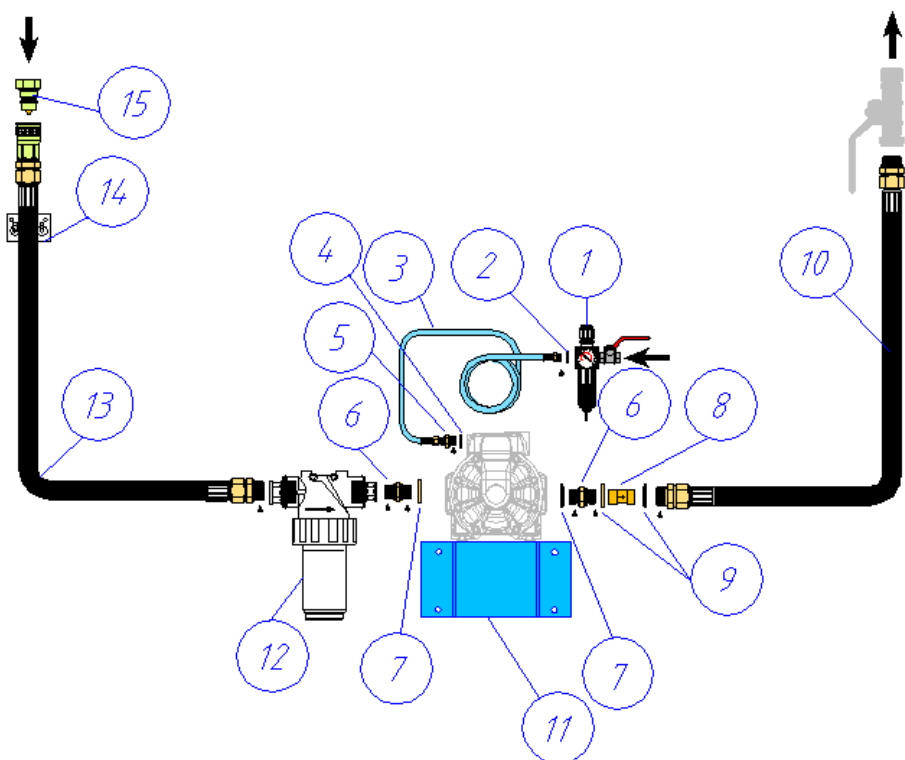

För väggmonterad luftdriven membran pump för spillolja.
 For a wall mounted air operated diaphragm pump for waste oil.
 Passar pumpar: 22310, 22320
 Fits for pumps. 22310, 22320

 = Tätningsmedel / sealing

| Pos | Description | Quantity | Part No | Remark |
|-----|--|----------|----------|--------|
| 1 | Not included / ingår ej | – | 42103 | |
| 2 | Instickskoppling 8mm 1/4" / Push in connector 8mm 1/4" | 1 | 2346108 | |
| 3 | Luftslang / Air hose 1500mm, 8 mm | 1 | 90301270 | |
| 5 | Instickskoppling 8mm 3/8" / Push in connector 8mm 3/8" | 1 | 2346099 | |
| 6 | Anslutnings nippel / Adapter 1"-3/4" | 2 | 25102065 | |
| 7 | Gummi- stålbricka/ Rubber steel washer 3/4" | 2 | 10103517 | |
| 8 | Backventil/ Check valve 3/4" | 1 | 28295 | |
| 9 | Gummi- stålbricka/ Rubber steel washer 3/4" | 2 | 10103544 | |
| 10 | Utloppsslang / Outlet hose 1500mm, 3/4" | 1 | 28079 | |
| 11 | Väggfäste / Wall bracket | 1 | 28553 | |
| 12 | Filter / Filter | 1 | 29300 | |
| 13 | Sugslang / Suction hose 2000mm, 1" | 1 | 28283 | |
| 14 | Upphångningskrok/ suspension hook | 1 | 28325 | |
| 15 | Snabbkopplingsnippel/ Quick Coupling male Nipple TEMA 7520 | 1 | 35101258 | |