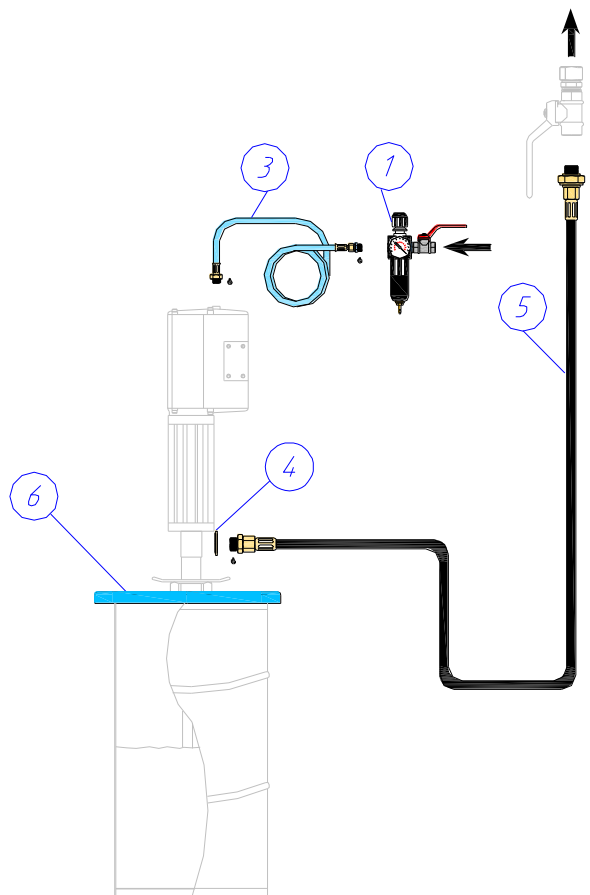

Passande tryckluftdriven pump för fett 50-60 Kgfat
Air operated pump for grease in 50-60 Kg drum
Passar pumpar: 12751, 12756, 12651
Fits for pumps: 12751, 12756, 12651

☉ = Tätningmedel / sealing

Pos	Description	Quantity	Part No	Remark
1	Tryckluftberedare / Air treatment unit	1	42103	
3	Luftslang / Air hose 1500mm, 1/4"	1	48101	
4	Gummi-stålbricka / Rubber steel washer 3/8"	1	10103547	
5	Utloppsslang / Outlet hose 2m, G 3/8"	1	18111	
6	Fatlock / Drum cover	1	18526	