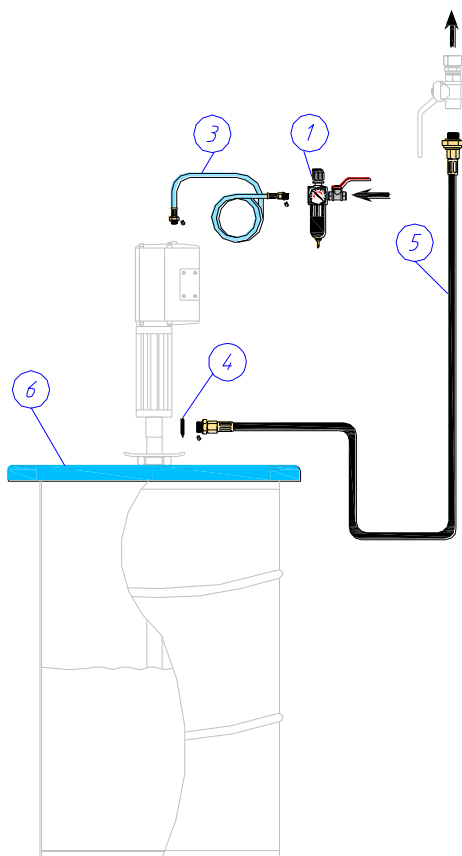

Passande tryckluftsdreven pump för fett 180 kg fat

Air operated pump for grease in 180 Kg drum

Passar pumpar: 12752, 12757, 12652, 12852

Fits for pumps: 12752, 12757, 12652, 12852

☉ = Tätningsmedel / sealant

Pos	Description	Quantity	Part No	Remark
1	Tryckluftberedare / Air treatment unit	1	42103	
3	Luftslang / Air hose 1500mm, 1/4"	1	48101	
4	Gummi-stålbricka / Rubber steel washer 3/8"	1	10103547	
5	Utloppsslang / Outlet hose 1500mm, G 3/8"	1	18107	
6	Fatlock / Drum cover	1	18542	